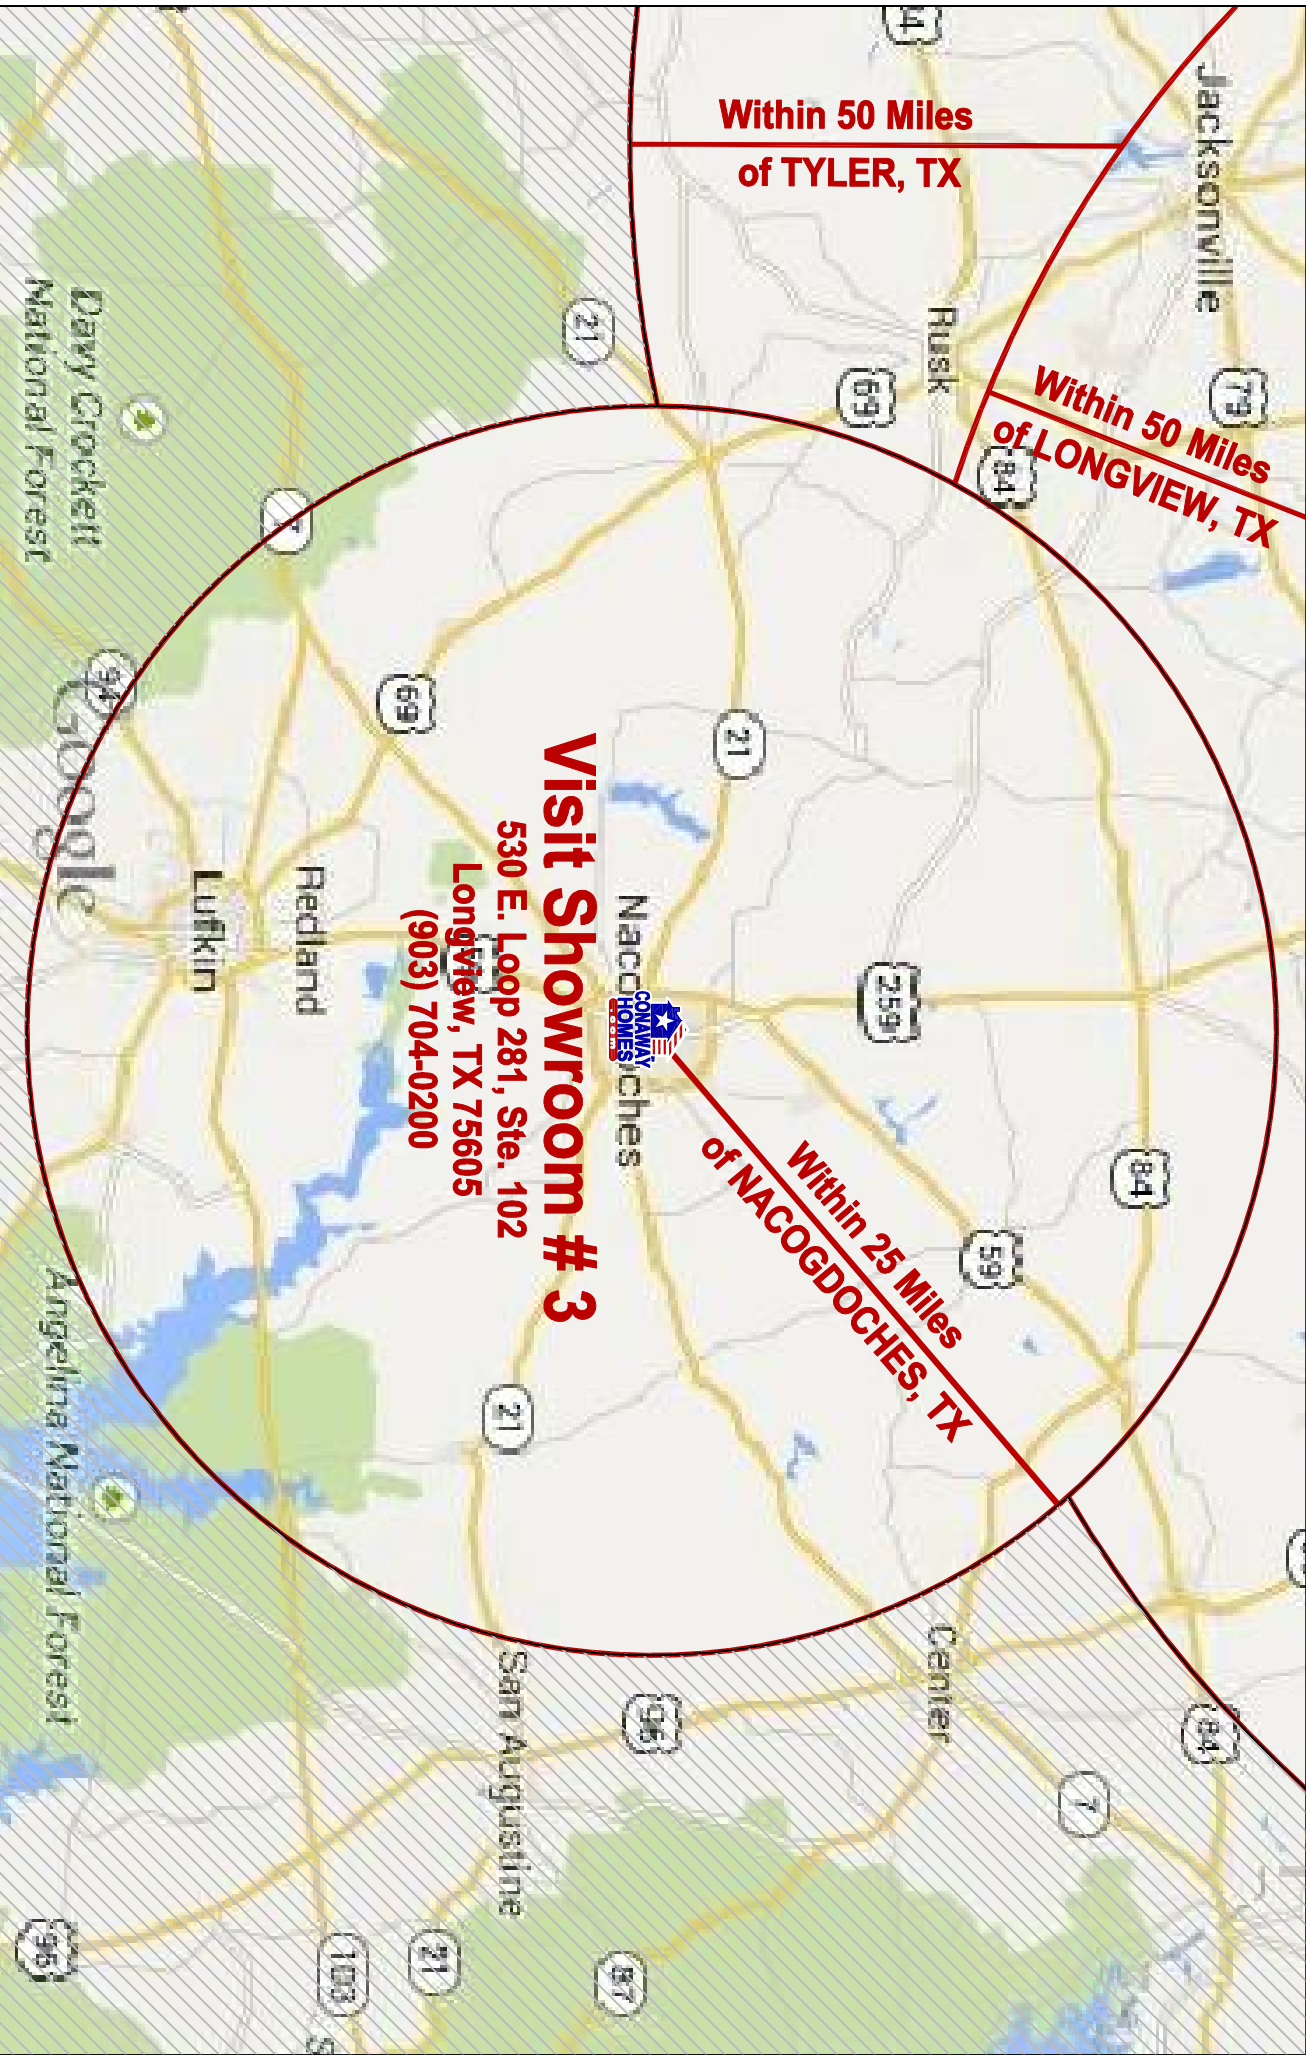

Where We Build - Nacogdoches

1-855-On-Your-Lot

Build On Your Lot .com

Within 50 Miles of TYLER, TX

Within 50 Miles of LONGVIEW, TX

Within 25 Miles of NACOGDOCHES, TX